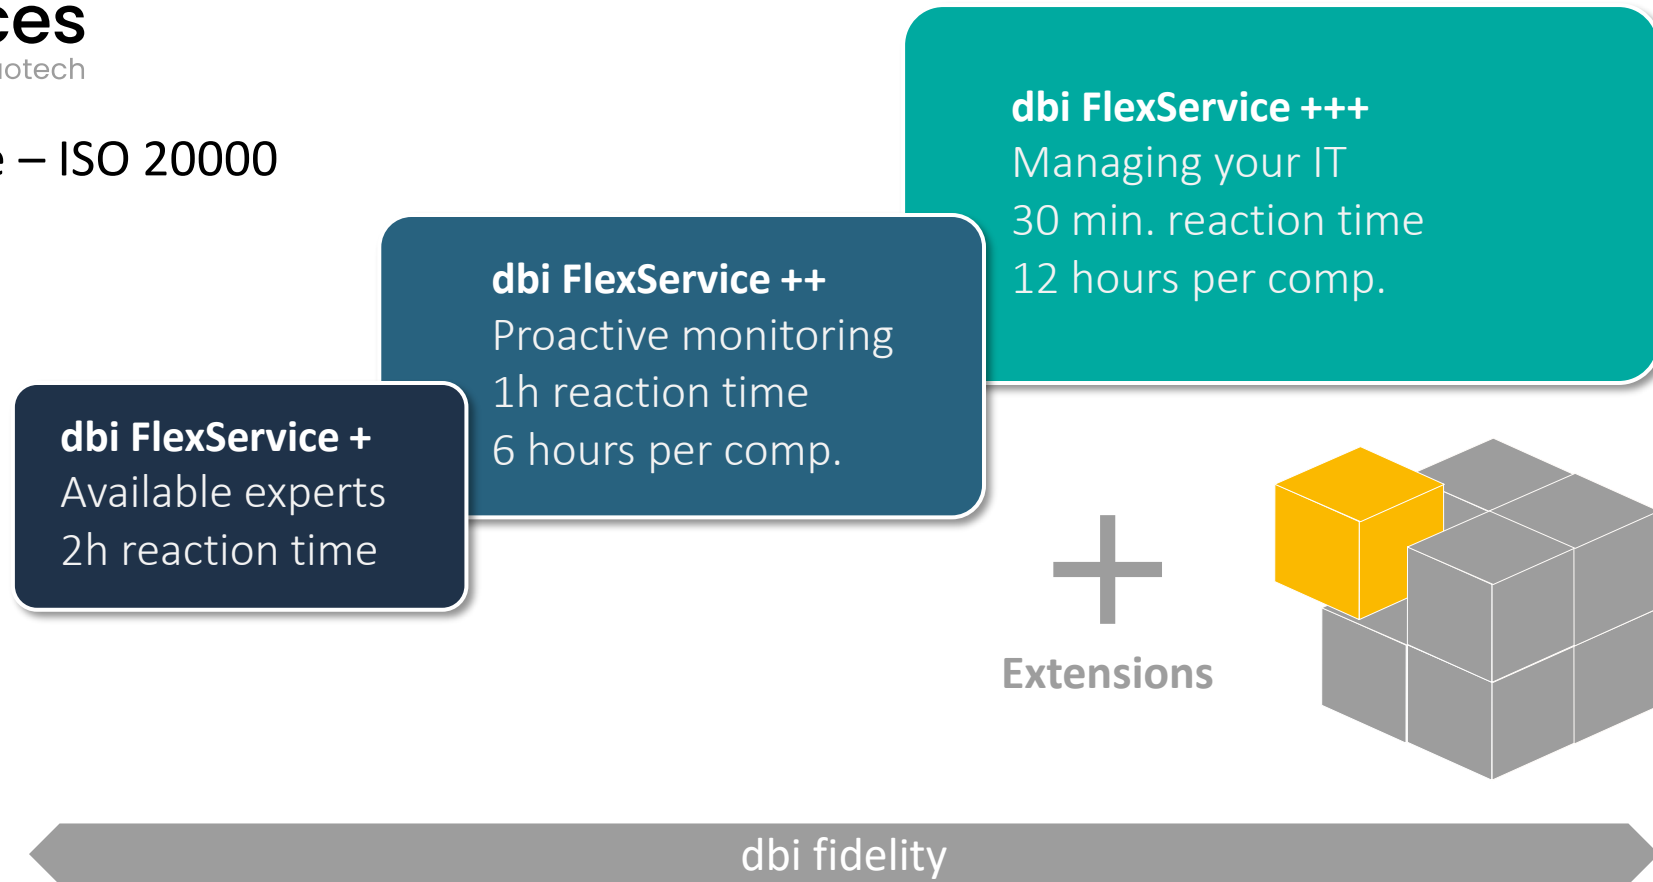

Free and secure database  
management tool

Automated platform  
deployment solution

Automated solution for  
data quality and migration

# SERVICE MANAGEMENT PORTFOLIO

dbi services  
FlexService by Sequotech

dbi FlexService – ISO 20000