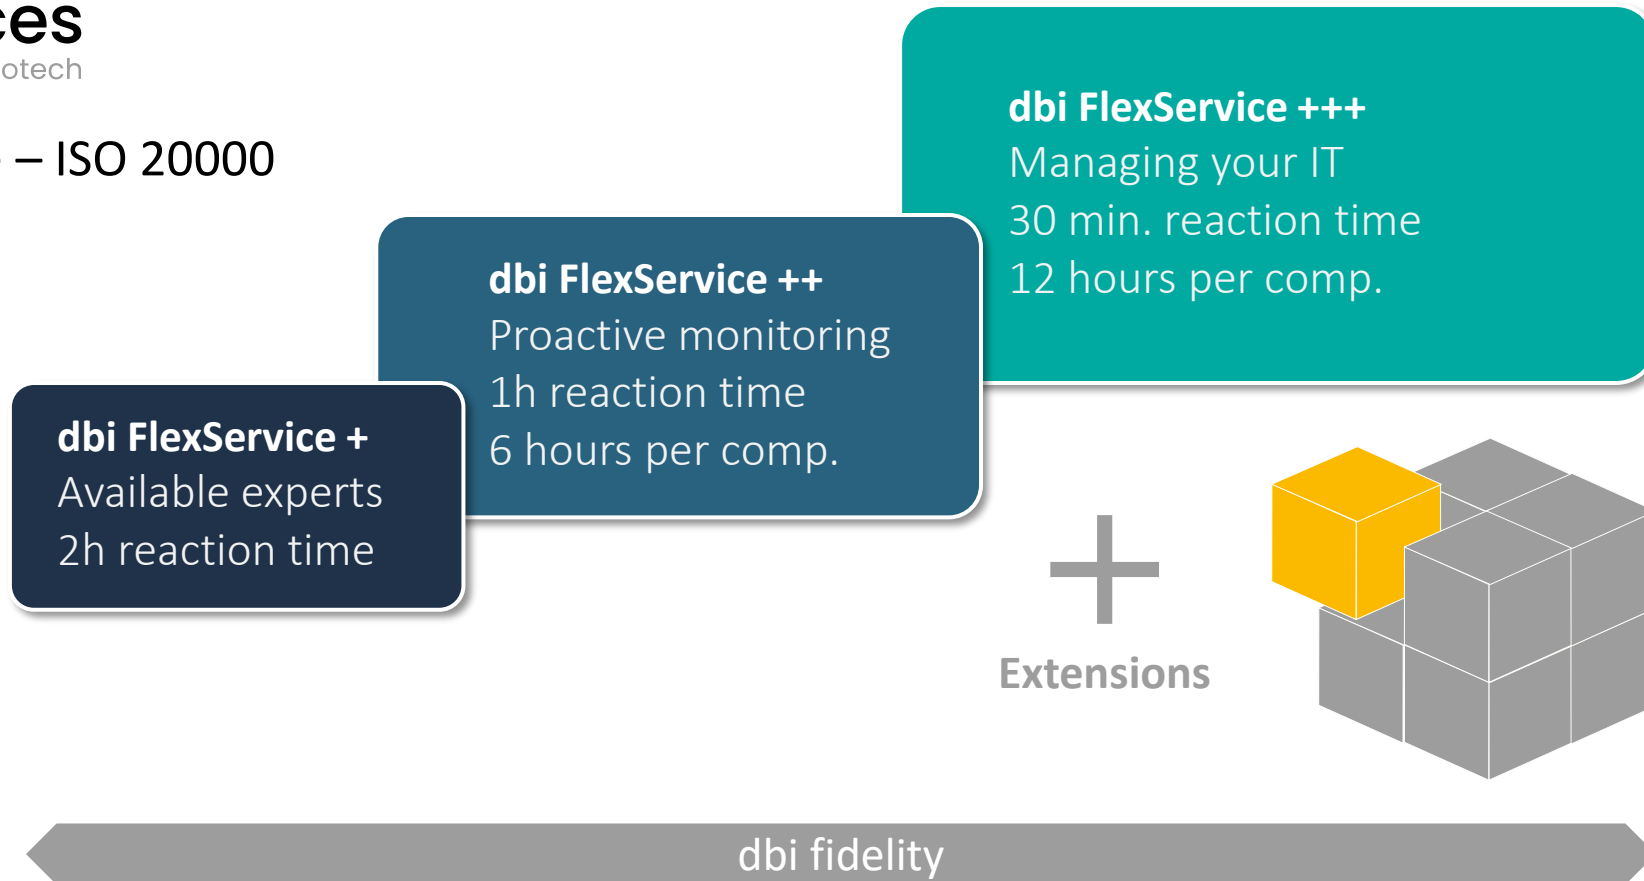

Free and secure database  
management tool

Automated platform  
deployment solution

Automated solution for  
data quality and migration

# SERVICE MANAGEMENT PORTFOLIO

dbi services  
FlexService by Sequotech

dbi FlexService – ISO 20000