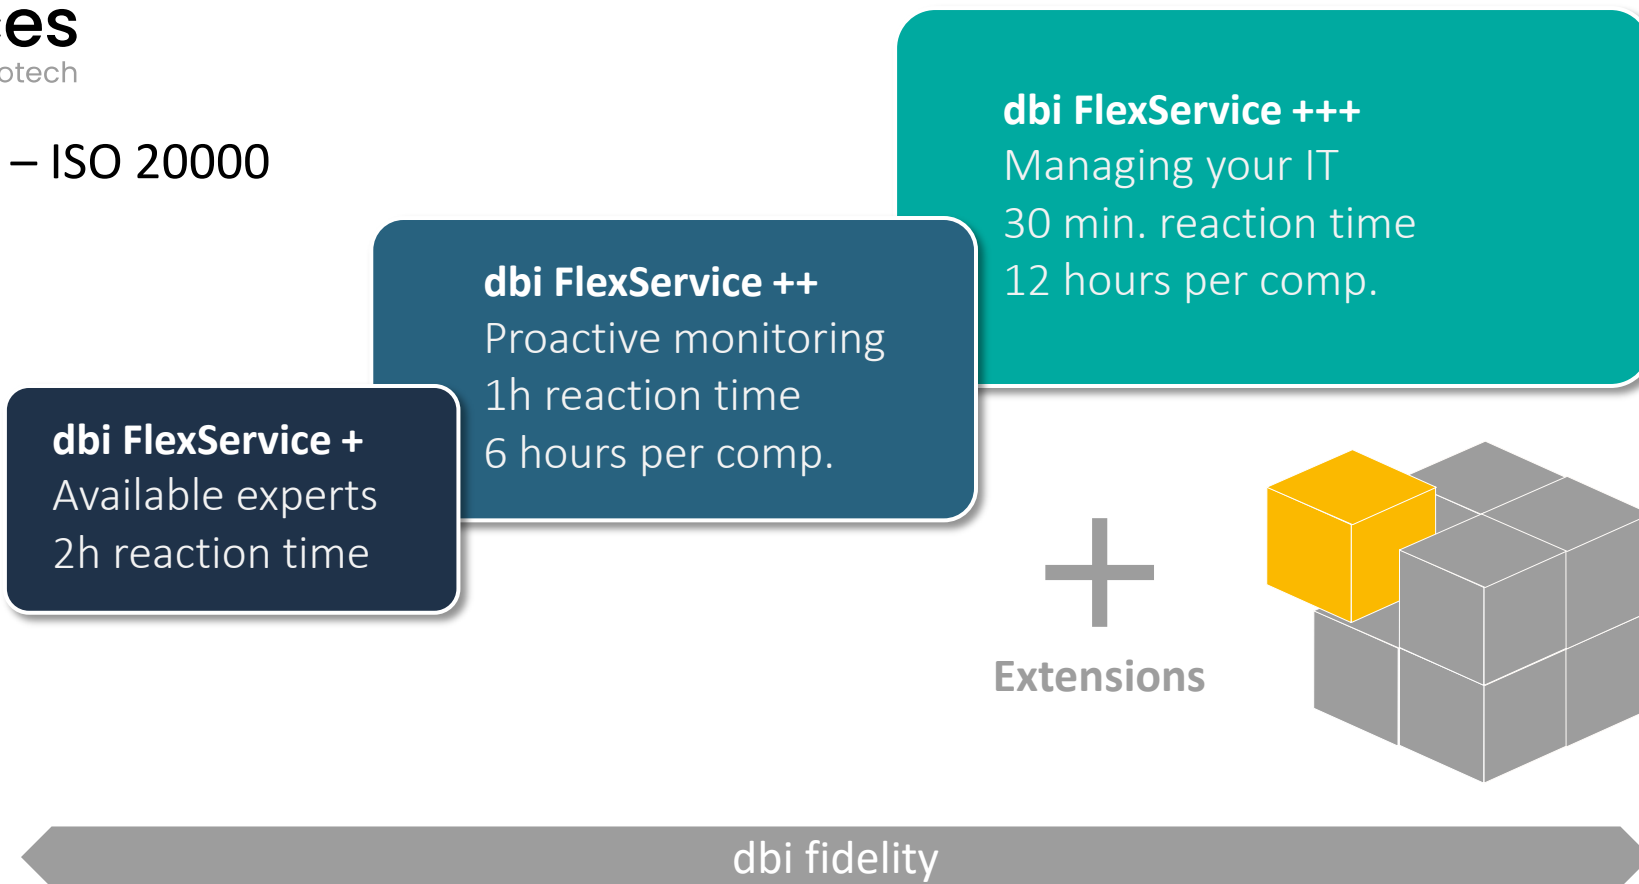

dbi services
InSite by Sequotech

Training workshops led by
experienced consultants

dbi services
DMK by Sequotech

Free and secure database
management tool

Automated platform
deployment solution

Automated solution for
data quality and migration

SERVICE MANAGEMENT PORTFOLIO

dbi services
FlexService by Sequotech

dbi FlexService – ISO 20000

EXPERTISE WE MASTER

TECHNOLOGIES WE COVER

 Digitalization

M-Files  **Alfresco**

 **opentext**