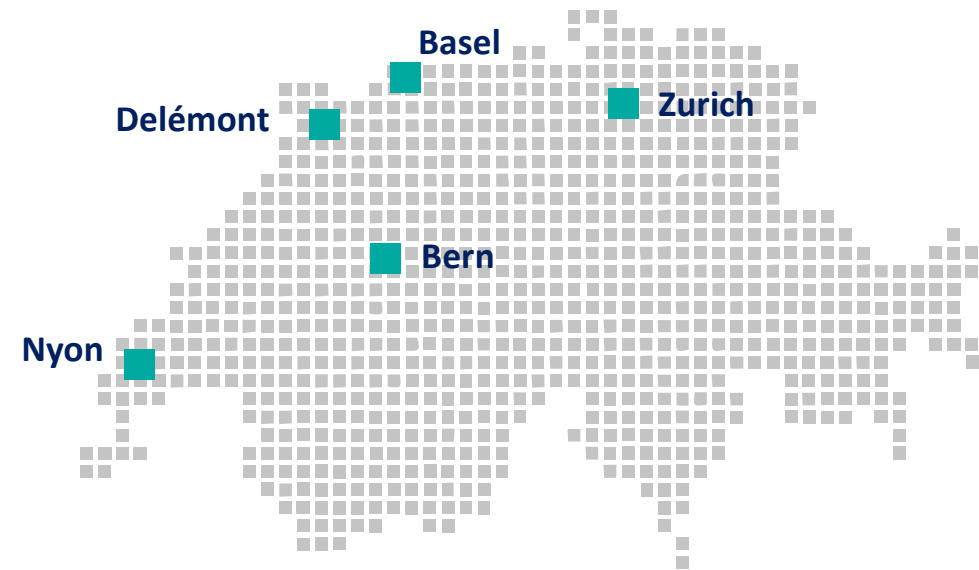

Employees

+3800

Tech blog posts

+450

Customers

+120

SLAs

ISO 20000