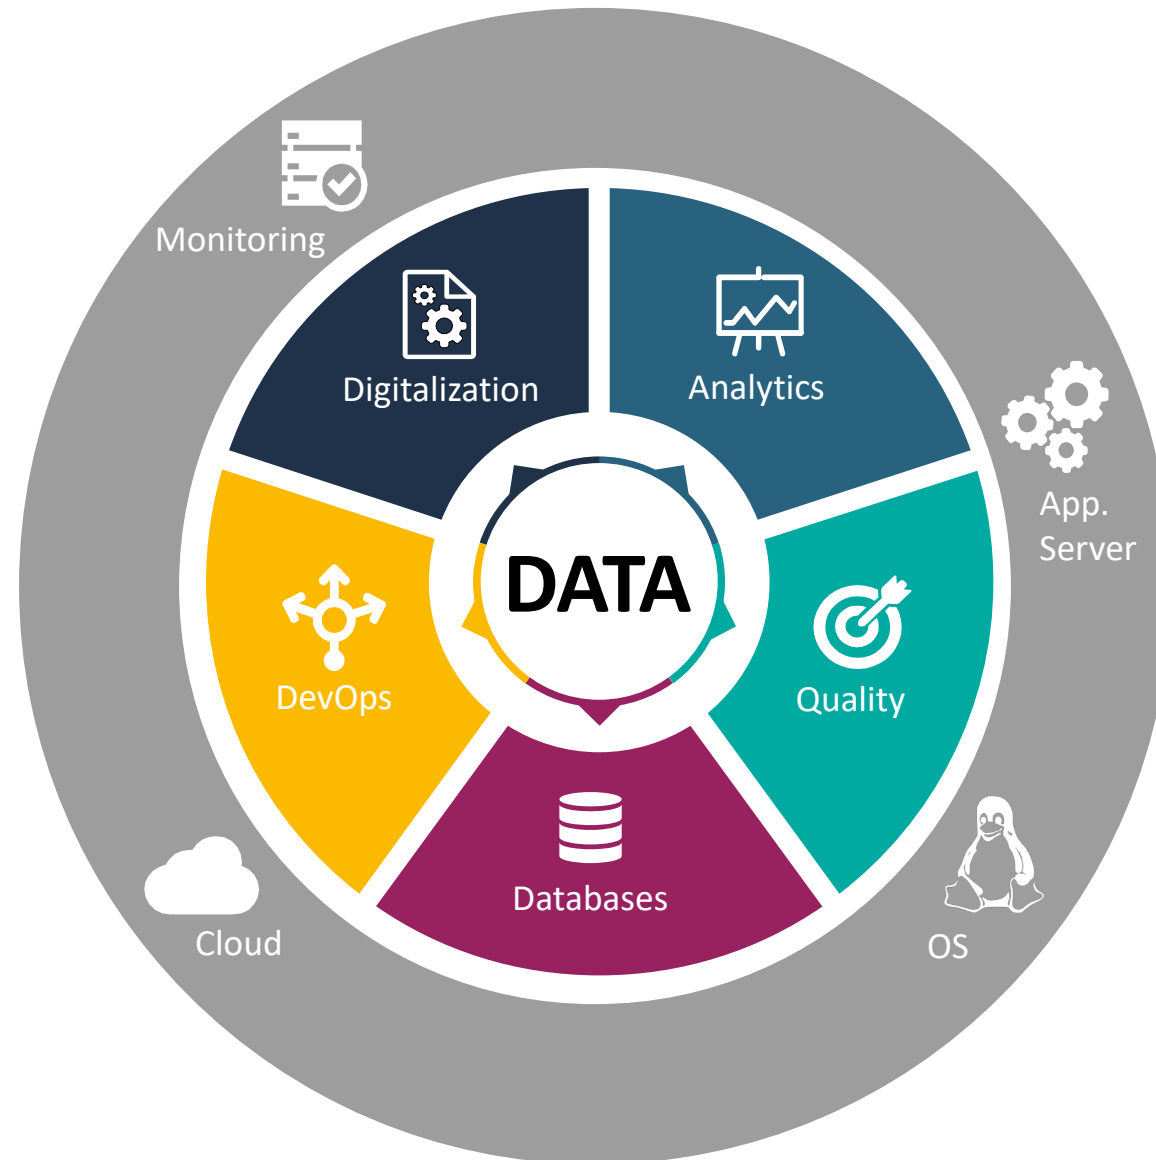

EXPERTISE WE MASTER